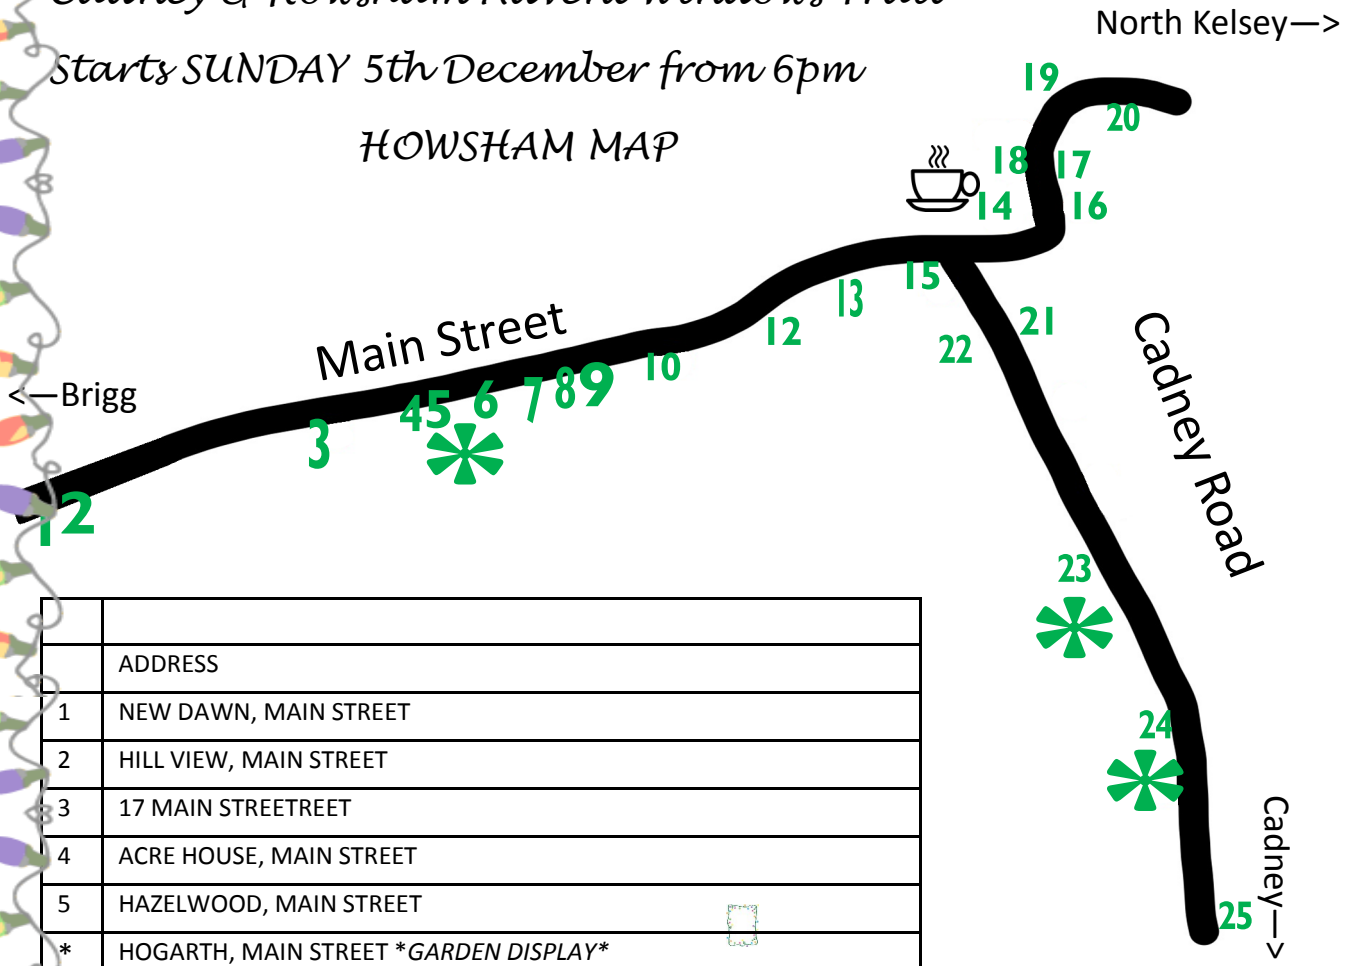

Cadney & Howsham Advent Windows Trail

Starts SUNDAY 5th December from 6pm

HOWSHAM MAP

	ADDRESS
1	NEW DAWN, MAIN STREET
2	HILL VIEW, MAIN STREET
3	17 MAIN STREET
4	ACRE HOUSE, MAIN STREET
5	HAZELWOOD, MAIN STREET
*	HOGARTH, MAIN STREET *GARDEN DISPLAY*
6	FOXHOLLOW, MAIN STREET
7	RIBSTONE HOUSE, MAIN STREET
8	SHAMROCK COTTAGE, MAIN STREET
9	LABURNUM COTTAGE, MAIN STREET
10	27 MAIN STREET
11	-
12	SAMANTHA, MAIN STREET
13	THE HAVEN MAIN STREET
14	CLAYTON'S CORNER CAFÉ, MAIN STREET
15	WALNUT HOUSE, MAIN STREET
16	KERENZA COTTAGE, MAIN STREET
17	2 WILLIAMSON CLOSE
18	ROSEHOLME FARMHOUSE, MAIN STREET
19	WOODBINE FARM, MAIN STREET
20	ORCHARD COTTAGE, MAIN STREET
21	CORNER COTTAGE, CADNEY ROAD
22	2 CADNEY ROAD
23	14 CADNEY ROAD
*	HAMSDEN GARTH, CADNEY ROAD *GARDEN DISPLAY*
24	MERRYWEATHER HOUSE, CADNEY ROAD
*	FOX FARM, CADNEY ROAD *GARDEN & GATE DISPLAY*
25	CHESTNUT VIEW, CADNEY ROAD

Cadney's Advent Window map is on the other side.